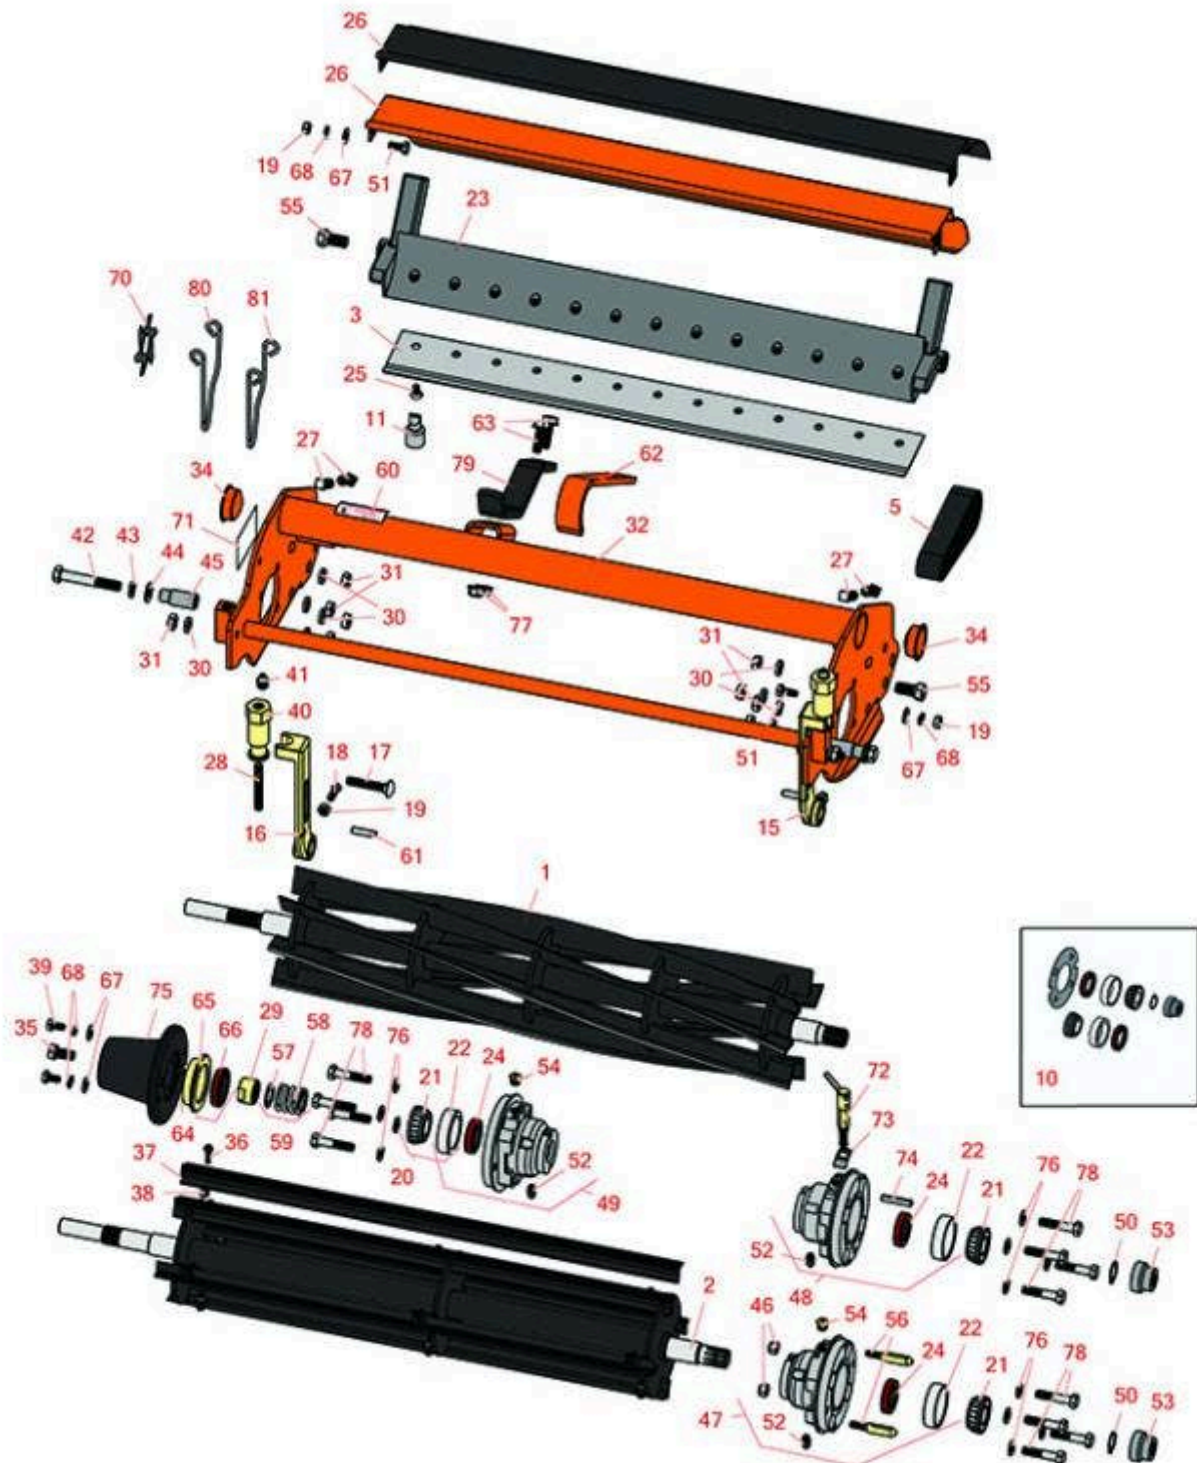

## Parts

Cutting Unit  
Reel & Bedknife

All original equipment manufacturers names and part numbers are used for identification purposes only, and we are in no way implying that our products are original equipment parts. Prices subject to change without notice.

## Parts

Cutting Unit  
Reel & Bedknife

Item No	R&R Part No.	OEM Part No.	Description	Qty Req	Order Quantity
22	<b>R254-79</b>	254-79, 4121175	Cup - Bearing	2	
<i>Tech Note: Use R254-79M installation mandrel to properly install race.:</i>					
23	<b>R220278</b>	121856, 220278, 5000415	Backing Bar - Cast	1	
24	<b>R336962</b>	336962	Seal	2	
25	<b>R101272</b>	101272, 3009138, 402578, 800813	Screw - Bedknife 1/4-20 x 1/2	13	
26	<b>R390950</b>	126724, 2810043, 390950	Shield - Grass	1	
26	<b>R2810043</b>	2810043	Shield - Grass	1	
27	<b>R412506</b>	412503, 412506	Screw - Bed Bar Adjusting	4	
28	<b>R343616</b>	343616, 443102	Stud	2	
29	<b>R364900</b>	364900	Nut - Reel Tension	1	
30	<b>R446136</b>	446134, 446136	Washer - Lock 5/16 Zinc	10	
31	<b>R443106</b>	443106	Nut - 5/16-18 Y/Zinc Plated	10	
32	<b>R122685</b>	119245, 122685, 503325	Frame	1	
32	<b>R5002577</b>	5002577	Frame - Reel	1	
34	<b>R285-14</b>		Plug - Pipe Frame	2	
35	<b>R400294</b>	400294	Screw - 3/8 24 x 3/4 Hex C/Zinc	1	