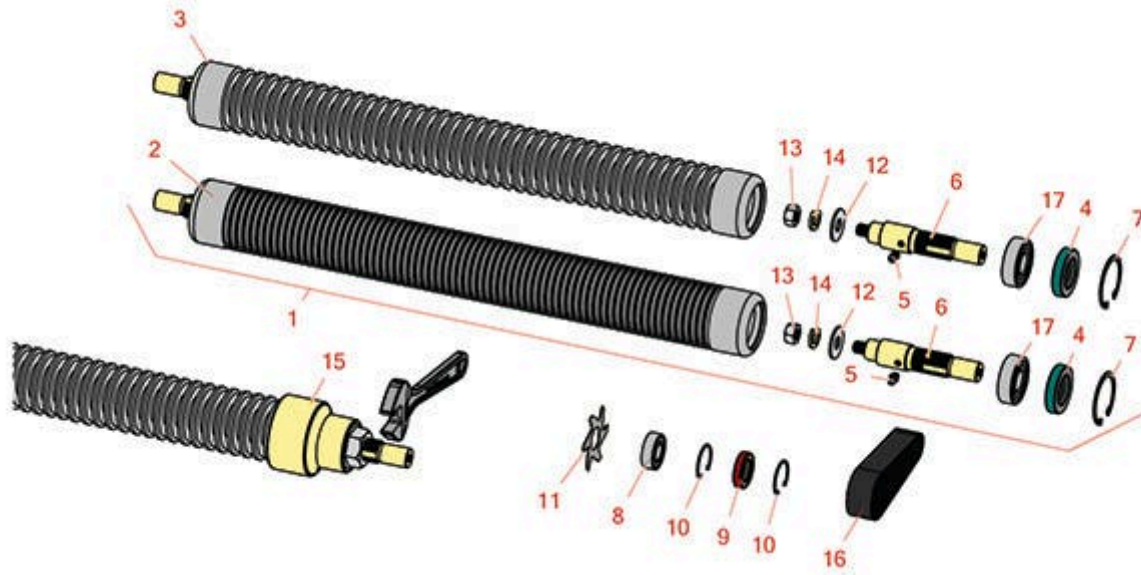

Replaces Jacobsen Greens King V & VI

Parts

Cutting Unit
Groomer Roller

All original equipment manufacturers names and part numbers are used for identification purposes only, and we are in no way implying that our products are original equipment parts. Prices subject to change without notice.

Replaces Jacobsen Greens King V & VI

Parts

Cutting Unit
Groomer Roller

Item No	R&R Part No.	OEM Part No.	Description	Qty Req	Order Quantity
---------	--------------	--------------	-------------	---------	----------------

Groomer Rollers

1	R100115		Groomer Roller - 22 in	1	
---	----------------	--	------------------------	---	--

Tech Note: Note: 2 1/2 in Dia w/1/4 Spacing:

2	R390899	390899	Roller Tube - Grooved 2.5 x 22 - 1/4 in Spacing	1	
---	----------------	--------	---	---	--

Replaces Jacobsen Greens King V & VI

Parts

Cutting Unit

Groomer Roller

Item No	R&R Part No.	OEM Part No.	Description	Qty Req	Order Quantity
15	R262		Bearing Puller - Fits Groomer Roller	1	
<i>Tech Note: Excellent tool to quickly remove bearings and shafts from R390899 and R390900 groomer rollers. Puller Fits Jacobsen & R&R 2-1/2" Groomer Rollers:</i>					
16	R365235	365235	Belt - Timing Fits 2-1/2 Groomers	1	
17	R365330	365330	Bearing	2	