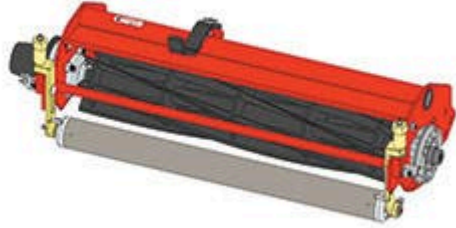

Replaces Jacobsen Greens King V & VI

Parts

Cutting Unit

Complete Cutting Unit

All original equipment manufacturers names and part numbers are used for identification purposes only, and we are in no way implying that our products are original equipment parts. Prices subject to change without notice.

Replaces Jacobsen Greens King V & VI

Parts

Cutting Unit

Complete Cutting Unit

| Item No | R&R Part No. | OEM Part No. | Description | Qty Req | Order Quantity |
|---------|--------------|--------------|-------------|---------|----------------|
|---------|--------------|--------------|-------------|---------|----------------|