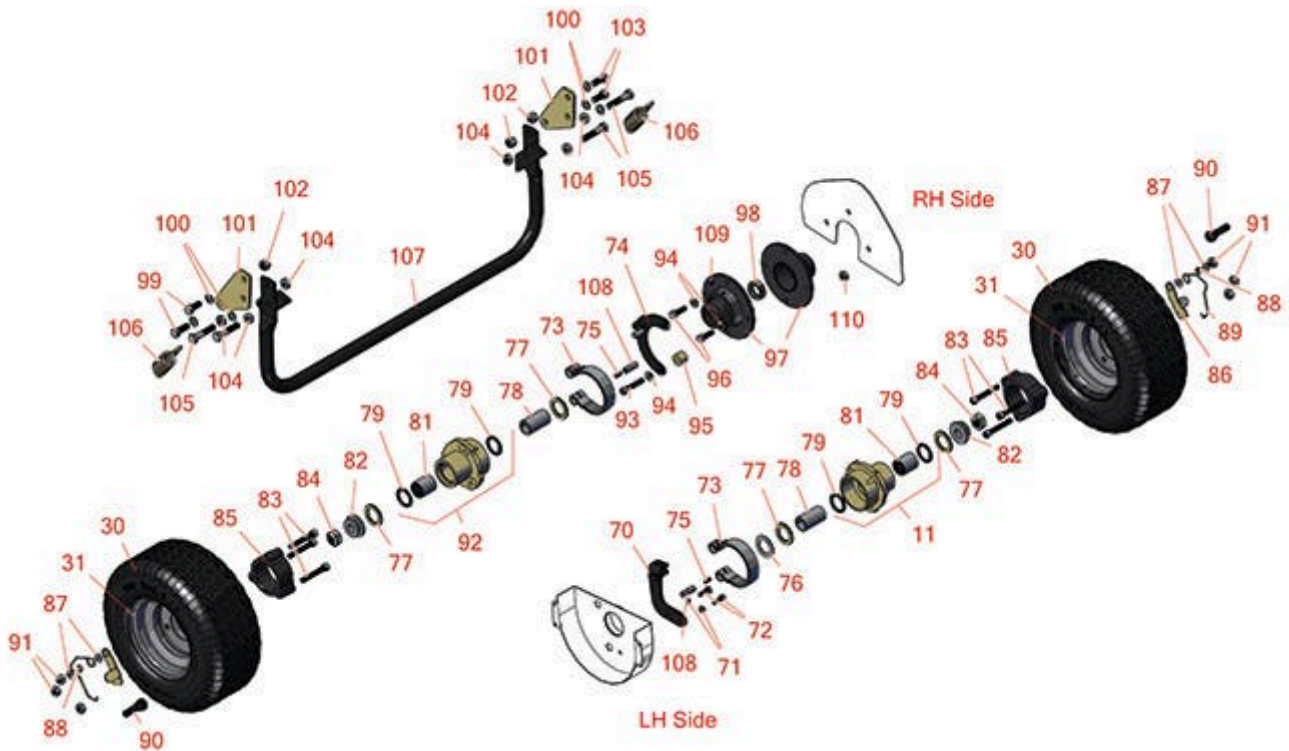

Replaces Jacobsen Eclipse 122 Parts

Traction Unit

Traction Unit

All original equipment manufacturers names and part numbers are used for identification purposes only, and we are in no way implying that our products are original equipment parts. Prices subject to change without notice.

Replaces Jacobsen Eclipse 122 Parts

Traction Unit

Traction Unit

Item R&R
No Part No.

OEM
Part No. Description

Qty
Req

Order
Quantity

Tires

30	RCT5110101	554847	Tire - 11x4.00-5 Nhs (2 Ply) Carlisle Turf Saver	2
31	R5002905	5002905	Wheel Assy - 3x5	2

Other Parts Available

70	R164063	164063	Bracket - Brake Mounting LH	1
71	R3253-3	3253-3, 446128, 446130	Washer - Lock 1/4	2
72	R321-4	321-4, 400108	Bolt - Hex HD 1/4-20 x 3/4	2
73	R164056	164056	Band - Brake	2
74	R132663	132663	Bracket - Brake Mounting RH	1
75	R415513	415513	Screw - Set 1/4-20 x 1/2 Cup Pt	2
76	R361451	361451	Flat Washer 1 x 1-1/2 Hardened Thrust	1
77	R366697	366697	Spacer - Bronze Thrust	4
78	R366717	366717	Clutch Sleeve - Wheel	2
79	R366705	366705	Seal - Grease	4
80	R1000477	1000477	Hub Assy - LH	1

Replaces Jacobsen Eclipse 122 Parts

Traction Unit

Traction Unit

Item No	R&R Part No.	OEM Part No.	Description	Qty Req	Order Quantity
102	R444850	444850	Nut - 3/8-16 Jam Center Lock	4	
103	R400260	400260	Bolt - Hex HD 3/8-16 x 7/8	2	
104	R3218-3	443810	Nut - 3/8-16 Jam	4	
105	R400268	400268	Bolt - Hex HD 3/8-16 x 1-3/4	2	
106	R364164	364164	Spring	2	
107	R132674	132674	Kickstand - 22 in	1	
108	R366742	366742	Pivot Pin w/Set Screw - Brake Band	2	
109	R302-5	302-5, 471214, 471223, 471226	Fitting - Grease	1	
110	R443106	443106	Nut - 5/16-18 Y/Zinc Plated	4	