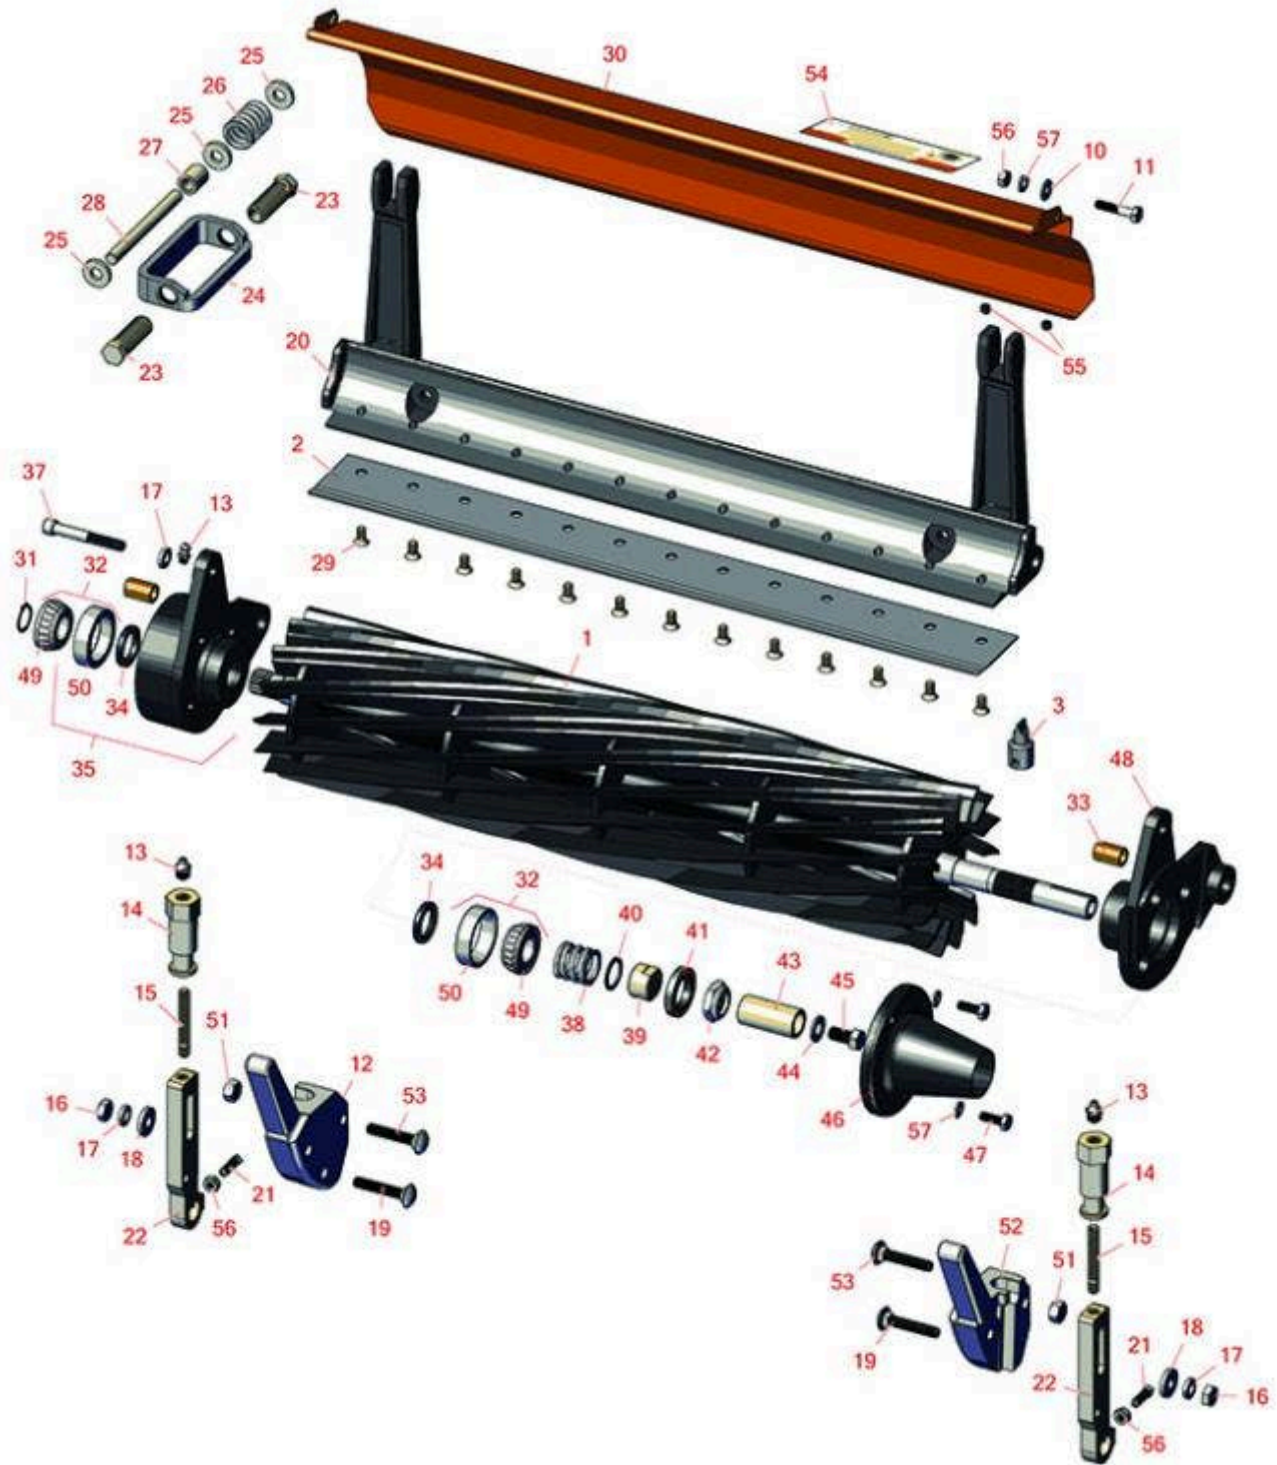

Replaces Jacobsen Eclipse 122 Parts

Cutting Unit
Reel & Bedknife

All original equipment manufacturers names and part numbers are used for identification purposes only, and we are in no way implying that our products are original equipment parts. Prices subject to change without notice.

Replaces Jacobsen Eclipse 122 Parts

Cutting Unit
Reel & Bedknife

Item No	R&R Part No.	OEM Part No.	Description	Qty Req	Order Quantity
---------	--------------	--------------	-------------	---------	----------------

Replaces Jacobsen Eclipse 122 Parts

Cutting Unit
Reel & Bedknife

Item No	R&R Part No.	OEM Part No.	Description	Qty Req	Order Quantity
49	R254-78	254-78, 385174, 4121174, 4135152	Tapered Bearing Cone	1	
50	R254-79	254-79, 4121175	Cup - Bearing	1	
<i>Tech Note: Use R254-79M installation mandrel to properly install race.:</i>					
51	R444718	444718	Nut - 5/16-18 Center Lock YZ	4	
52	R241828	241828, 453023	Bracket - RH Grass Catcher	1	
53	R441677	441677	Bolt - Carriage 5/16-18 x 1-1/2	4	
54	R354083	354083, 361877, 4127335	Decal - Danger	2	
55	R3008974	3008974	Rubber Bumper	4	
56	R443102	443102	Nut - 1/4-20 Yellow Zinc	4	
57	R3253-3	3253-3, 446128, 446130	Washer - Lock 1/4	2	