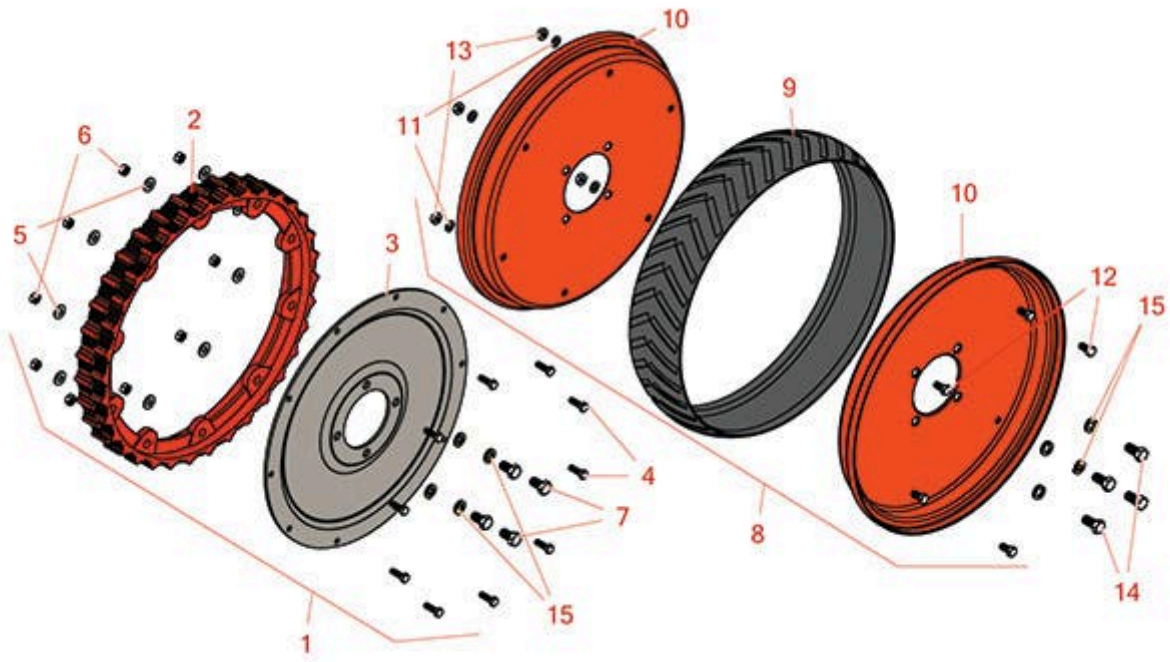

Replaces Jacobsen Blitzer Parts

Cutting Unit
Tires & Wheels

All original equipment manufacturers names and part numbers are used for identification purposes only, and we are in no way implying that our products are original equipment parts. Prices subject to change without notice.

Replaces Jacobsen Blitzer Parts

Cutting Unit
Tires & Wheels

Item No	R&R Part No.	OEM Part No.	Description	Qty Req	Order Quantity
Steel Wheels					
1	R101425		Wheel - 18 w/ Disc Assy (2 Ea)	1	
2	R203987	203987	Wheel - 18 Rim 18 O.D.	2	
3	R315938	315938	Disc - 18 Wheel	2	
4	R400226	400226	Bolt - Hex HD 5/16-24 x 1	20	
5	R310266	310266, 452004, 452006, 452008	Washer - Flat 5/16 USS	20	
6	R444754	444754	Locknut - 5/16-24 Center	20	
7	R400436	400436	Bolt - Hex HD 1/2-20 x 7/8	8	
Semi-Pneumatic Wheels					
8	R70097	70097	Wheel Assy - 4x20 (2 Ea) 20 O.D.	1	
9	R316482	316482	Tire - 4x20 Semi Pneumatic 20 in OD	2	
10	R336054	336054	Disc - Half 4x20 - 17 O.D.	4	
11	R3254-6	3254-6, 446140, 446142	Washer - Lock 3/8	12	
12	R400258	400258	Bolt - Hex HD 3/8-16 x 3/4	12	
13	R443110	306562, 443110, 444762	Nut - 3/8-16 Hex	12	
14	R400438	400438	Bolt - Hex HD 1/2-20 x 1	8	
15	R446154	446152, 446154	Washer - Lock 1/2	8	