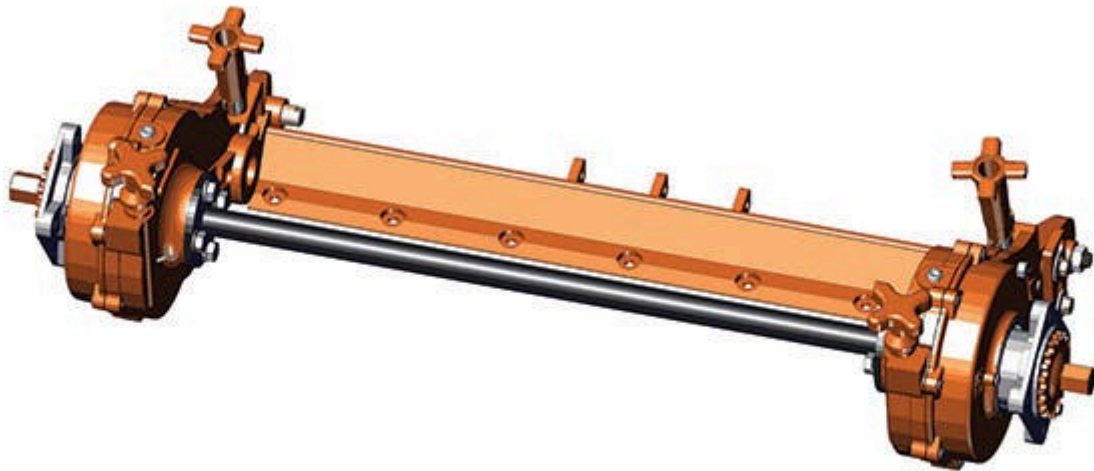

Replaces Jacobsen Blitzer Parts

Cutting Unit

Complete Cutting Unit

All original equipment manufacturers names and part numbers are used for identification purposes only, and we are in no way implying that our products are original equipment parts. Prices subject to change without notice.

Replaces Jacobsen Blitzer Parts

Cutting Unit

Complete Cutting Unit

Item R&R
No Part No.

OEM
Part No.

Description

Qty
Req

Order
Quantity

Standard Cutting Unit

1	R101204		Complete Standard Cutting Unit	0
---	----------------	--	--------------------------------	---

Tech Note: R&R Cutting Units Complete with: R502673 5 Blade Reel, R101250 Single Lip Bedknife, R500238 Skid With Pin & R70097 20" Semi-Pneumatic Wheels: