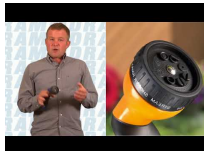

# Dramm Revolution 9 Pattern Spray Gun

RG14500

## Details

Comfort, style, & precision under your thumb! 9 spray pattern options will aid you in any outdoor function involving water: wash your car and boat, clean your deck and sidewalk, water your flowers and young trees. Easily switch between water flow selections with the quick-change feature. The revolution 9-pattern spray gun is equipped with the one touch valve allowing complete and total water flow control with just one touch of your thumb. The ergonomic design, heavy-duty metal construction and eye-catching color will revolutionize the way you look at hand watering.

- 9-pattern spray options
- One Touch Valve easily controls water flow
- Control water flow with one touch of your thumb
- Quick change allows easy switch between water flow selections
- Ergonomic design
- Heavy-duty metal construction