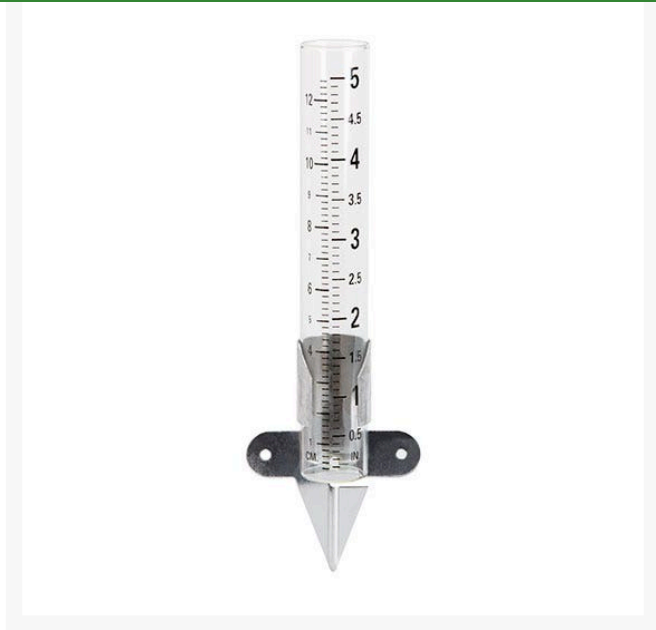

# 5 in. Glass Tube Rain Gauge

R2710N

## Details

Glass tube rain gauge measures a 5 in. capacity with durable bold markings that won't fade or crack. Easy-to-read measurements in inches and millimeters. Rust-resistant adjustable aluminum spike for mounting in the ground. Weather resistant construction. 3 in x 8 in.

- Measurements in inches and millimeters
- Rust resistant adjustable aluminum bracket/spike
- Durable, bold markings
- 3in x 8in overall
- 5in capacity