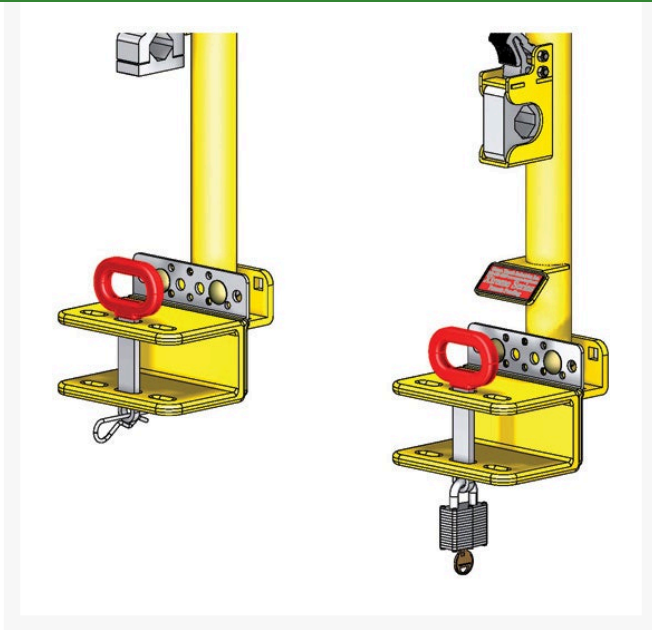

Bracket - Extreme Pole Saw Adapter Kit

RT3250

Details

The pole saw bracket allows you to mount one 2" pole saw to your Xtreme series trimmer rack. This bracket can be used with both open and enclosed trailer setups.

- Secures one 2" pole saw
- Fits Xtreme series trimmer rack
- Works with open or enclosed trailers

Specifications

Manufacturer

Green Touch

Replacement Parts

RT3249

Pin - Replacement Flat
Ea

Pekerti Jaya Sdn. Bad