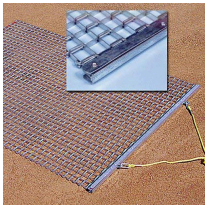

Keystone Steel Drag Mat - 6' x 6' 62 lbs

R100726

Details

Perfectly level and smooth the surface on dirt, gravel, clay or sand. Ideal for top dressing and breaking up aeration plugs on golf course greens and fairways, dragging baseball fields and track surfaces, sand trap raking, and debris removal before laying sod or grass seed. Rust resistant. Reversible. Rolls up like carpet for easy cleaning. Mesh size 1" x 1", Crimp 3/8" deep x .046" thick, 13 gauge (.0915") galvanized steel rods. Wt. 1.6 lbs/sq ft. Pull rope attached.

Specifications

Manufacturer	Keystone
Dimensions	6 x 6 ft
Material	Steel
Weight (lbs)	62 lb

Pekerti Jaya Sdn. Bad

45 Jalan Industri USJ 1/5, Taman Perindustrian USJ 1 Subang Jay, 47600
603-80216684

<https://pekertijaya.rrproducts.com/>