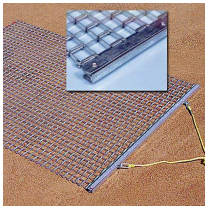

Keystone Steel Drag Mat - 6' x 3' 34 lbs

R100723

Details

Perfectly level and smooth the surface on dirt, gravel, clay or sand. Ideal for top dressing and breaking up aeration plugs on golf course greens and fairways, dragging baseball fields and track surfaces, sand trap raking, and debris removal before laying sod or grass seed. Rust resistant. Reversible. Rolls up like carpet for easy cleaning. Mesh size 1" x 1", Crimp 3/8" deep x .046" thick, 13 gauge (.0915") galvanized steel rods. Wt. 1.6 lbs/sq ft. Pull rope attached.

Specifications

Manufacturer	Keystone
Dimensions	6 x 3 ft
Material	Steel
Weight (lbs)	34 lb

Pekerti Jaya Sdn. Bad

45 Jalan Industri USJ 1/5, Taman Perindustrian USJ 1 Subang Jay, 47600
603-80216684

<https://pekertijaya.rrproducts.com/>