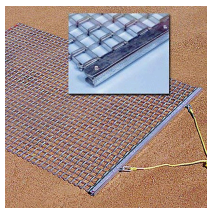

Keystone Steel Drag Mat - 4' x 6' 43 lbs

R100486

Details

Perfectly level and smooth the surface on dirt, gravel, clay or sand. Ideal for top dressing and breaking up aeration plugs on golf course greens and fairways, dragging baseball fields and track surfaces, sand trap raking, and debris removal before laying sod or grass seed. Rust resistant. Reversible. Rolls up like carpet for easy cleaning. Mesh size 1" x 1", Crimp 3/8" deep x .046" thick, 13 gauge (.0915") galvanized steel rods. Wt. 1.6 lbs/sq ft. Pull rope attached.

Specifications

Manufacturer	Keystone
Dimensions	4' x 6'
Material	Steel
Weight (lbs)	43 lb

Pekerti Jaya Sdn. Bad

45 Jalan Industri USJ 1/5, Taman Perindustrian USJ 1 Subang Jay, 47600
603-80216684

<https://pekertijaya.rrproducts.com/>