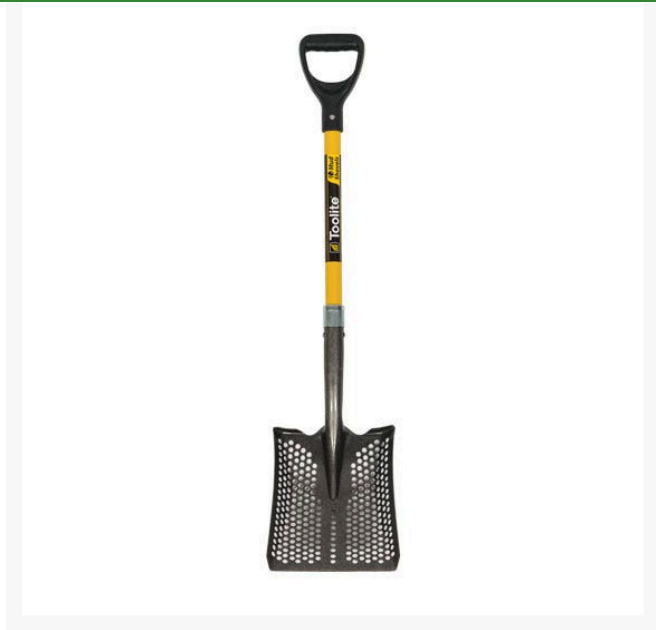

Toolite Square Point Sifter Shovel - D-Grip Handle

R2108-D

Details

Designed with perforations that sift and separate unwanted debris. Pea-size holes allow sand, dirt, mud, clay, water and gravel to sift through making the shovel more efficient and lighter weight. Ideal for golf course bunkers, sports fields maintenance, landscaping, irrigation ditches, ponds and concrete work. Durable, 14-gauge tempered steel with 29" fiberglass D-grip handle.

- Pea-sized holes sift and separate debris
- Lightweight, durable, and effective
- Ideal for golf course bunkers
- Fiberglass handle

Specifications

Manufacturer	Toolite
Handle Material	Fiberglass
Head Material	Tempered Steel