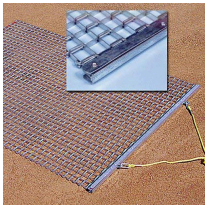

Keystone Steel Drag Mat - 3' x 5' 26 lbs

R100365

Details

Perfectly level and smooth the surface on dirt, gravel, clay or sand. Ideal for top dressing and breaking up aerification plugs on golf course greens and fairways, dragging baseball fields and track surfaces, sand trap raking, and debris removal before laying sod or grass seed. Rust resistant. Reversible. Rolls up like carpet for easy cleaning. Mesh size 1" x 1", Crimp 3/8" deep x .046" thick, 13 gauge (.0915") galvanized steel rods. Wt. 1.6 lbs/sq ft. Pull rope attached.

Specifications

Manufacturer	Keystone
Dimensions	3' x 5'
Material	Steel
Weight (lbs)	26 lb

Pekerti Jaya Sdn. Bad

45 Jalan Industri USJ 1/5, Taman Perindustrian USJ 1 Subang Jay, 47600
603-80216684

<https://pekertijaya.rrproducts.com/>