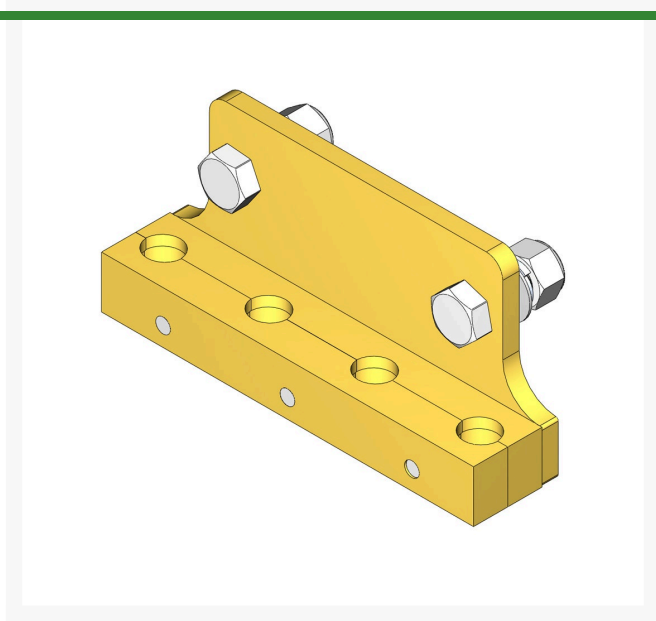

Tine Holder Assy - 4 Tine 7/8 Mt

R100-7617

Replaces

Toro 100-7617

Specifications

Manufacturer R&R Products

Fits Models

Toro ProCore 440

Toro ProCore 660

Toro ProCore 880

Replacement Parts

R33028-00	Locknut - 16mm x 2.0 ESNA
R33098-00	Flatwasher - 16mm
R33115-050	Bolt - Hex HD M10-1.5 x 50
R33118-045	Bolt - Hex HD M16-2.0 x 45
R48-9590	Washer - Lock 10mm