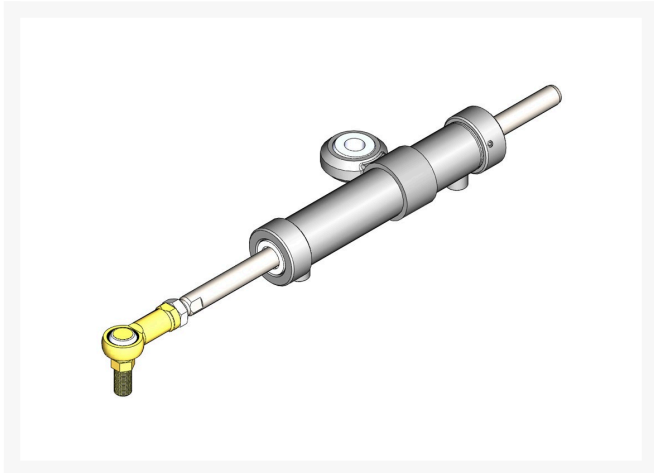

Hydraulic Cylinder - Steering

R150587

Specifications

Manufacturer R&R Products

Fits Models

R&R Products Versa-Green 2160D

Replacement Parts

R150288	Rod End Assy - Steering Cylinder
R3245-1	Screw - Set 1/4-20 x 1/4
R443828	Nut - 5/8-18 Hex
R83-2380	Seal Kit - Fits R105-0411 Steering Cyl