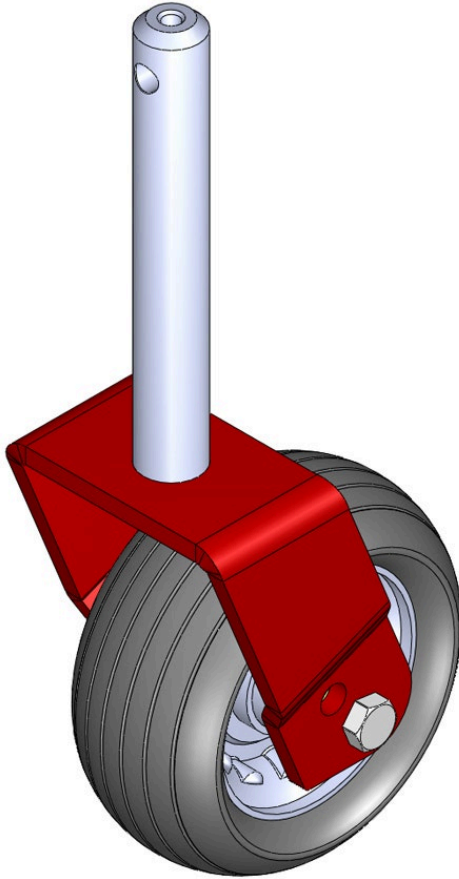

Wheel - Rear Caster Assy

R150518

Specifications

Manufacturer

R&R Products

Replacement Parts

R26-1560

Caster Fork - Rear

R32146-13

Locknut - 1/2-13

R325-17

Bolt - Hex Head

R453017

Washer - Flat 1/2

R63-8400

Wheel - Rear Caster
Assy