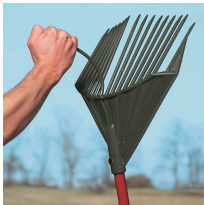

Pekerti Jaya Sdn. Bad

45 Jalan Industri USJ 1/5, Taman Perindustrian USJ 1 Subang Jay, 47600
603-80216684

<https://pekertijaya.rrproducts.com/>