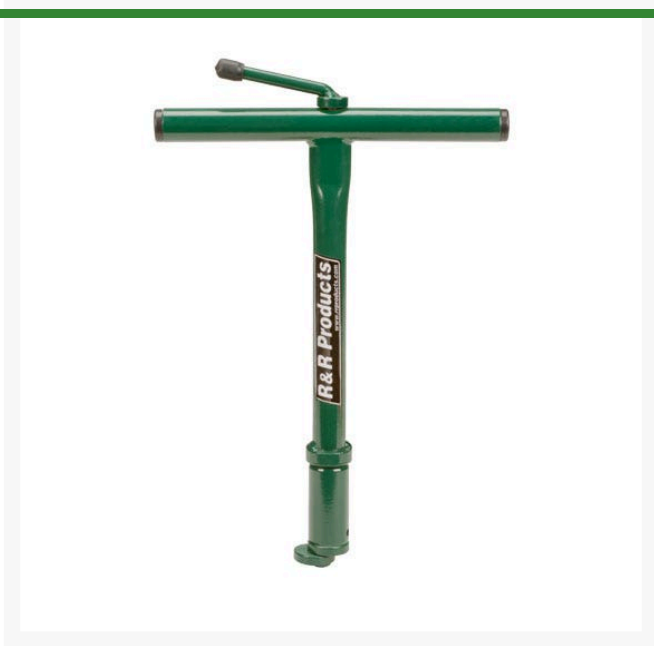

# Cam Cup Puller - 12"

RP7304

## Details

The Cam Cup Puller is designed to easily remove putting cups without damaging surrounding turf. Insert puller through the center hole in the cup, turn the lever 1/4 turn and the cup can be pulled straight up. 12" Handle.

- Easily remove putting cup without damaging surrounding turf

## Specifications

Manufacturer	R&R Products
Length	12 in