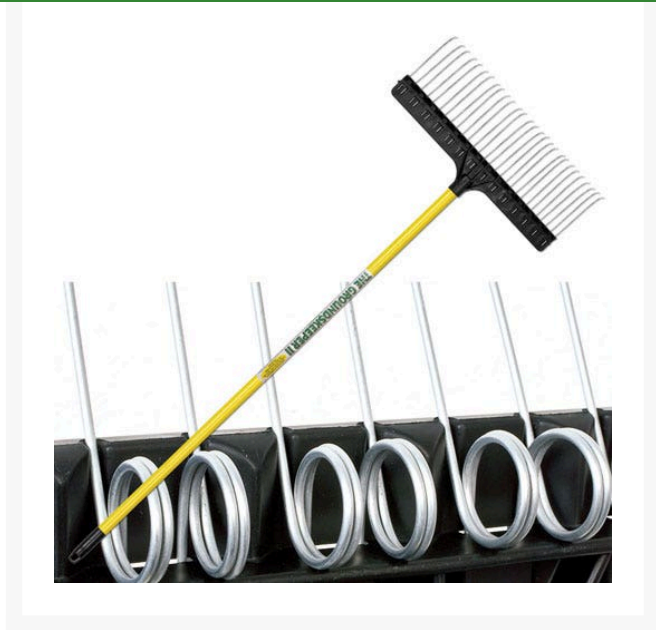

# Groundskeeper II Rake 21in Yellow

### Details

The lightweight Groundskeeper II features an unbreakable co-polymer head and fiberglass handle for durability. The angled, spring-loaded tines make the rake dig in, requiring no down pressure. This allows you to stand up straight, taking the pressure off your back. Simply turn the rake over with one pass to clean. Ideal for leaves, mulch, pine needles, snow mold, gravel debris, de-thatching grass or grooming sand traps on the golf course without pulling the sand into the grass. Swivel hanger for easy storage. Available in 21" rake head with 28 tines, 9" shrub head with 12 tines or the 6" mini-shrub rake head with 8 tines which is perfect for hard to reach areas under shrubs and bushes. 55in Handles. Repair Tine Kit available. UV inhibitor. Box of 6.

- 21" Unbreakable Co-Polymer Rake Head
- 55 in. Fiberglass Handle
- 28 Angled, Spring-Loaded Tines 6 in. Length
- Ideal for Leaves, Mulch, Pine Needles, Snow Mold, Gravel Debris, De-thatching Grass Debris and Grooming Sand Traps
- Swivel Hanger for Easy Storage
- Package of 6
- Yellow Handle

### Specifications

Manufacturer	Grounds Keeper
Handle Color	Yellow
Handle Material	Fiberglass
Tool Head Width	21 in