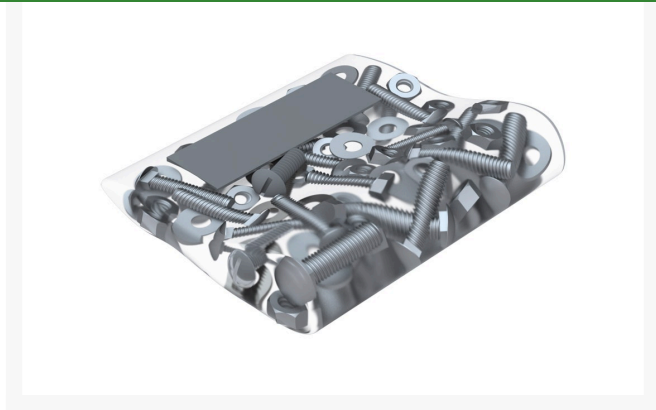

# Hardware Kit - Fits RP1500

## RP1471

### Details

Includes 15 ea: R453023 Washer, RP455-4 Nut; 12 ea: RP1470-1 Bolt; 3 ea: RP1471-1 Bolt; 1 ea: RP1471-2 Spacer