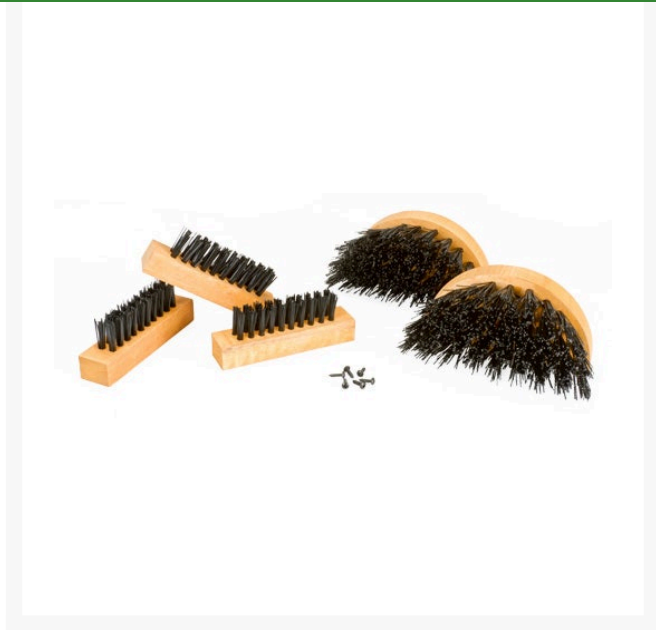

# Scrusher Brush Kit w/Hardware

RP14105

## Details

Make your Scrusher like new by replacing worn out brushes. Includes three stiff nylon bottom brushes, two soft side brushes and hardware. Made in U.S.A.

- Hard maple wood brush sets for Deluxe and Big Boot Scrushers
- Complete with replacement hardware
- Three bottom tuff nylon brushes
- Made in U.S.A.
- Two soft poly side brushes