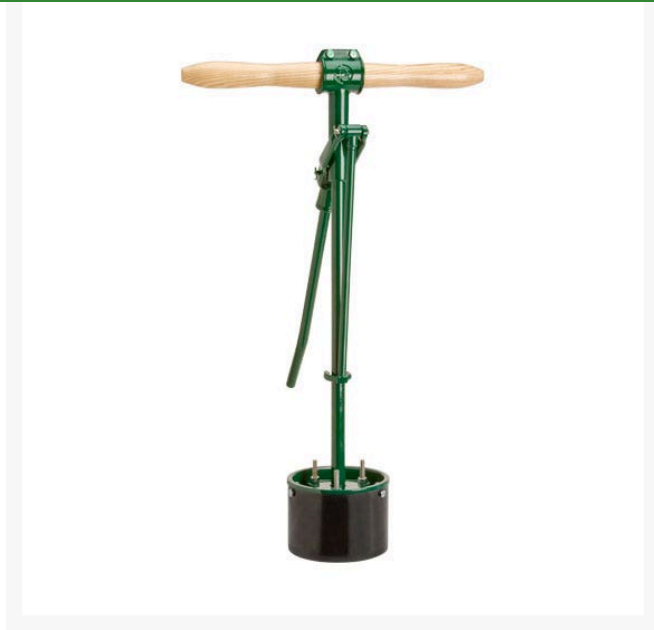

# Lever Action Turf Repairer

RP1004

## Details

For quick and easy repair work, this quality-made hand tool pulls 6" round plugs with a lever action ejector. Rugged grip. Steel, powder-coated rod.

- Heavy-duty steel, powder-coated rod
- 6" diameter hole
- Quick and easy

## Replacement Parts

R1023-2	Nut - 1/4-20 Square
R1023-3	Pin - Clevis 1/4 x 1-7/8
R1023-4	Pin - Cotter 3/32 x 3/4
R3252-4	Screw - Cover
RP1001-1	Bolt - Hex HD 1/4-20 x 1 GR2
RP1009	Blade - Turf Repairer 6in Dia
RP1018	Piston - Turf Repairer
RP1020	Arm - Lever Hole Cutter
RP1021	Push Rod
RP1022	Wood Handle
RP3018-2	Nut - 5/16-18 Zinc