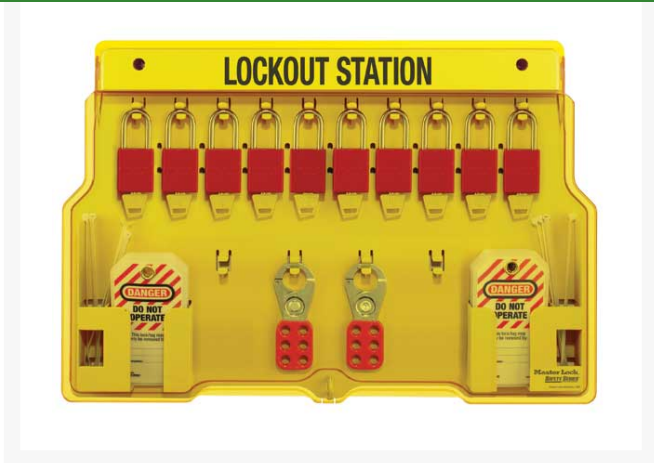

Lockout Station - 10 Lock Keyed Different

RML1483

Details

Lockout station features a molded Lexan base with a lockable, see-through cover. Easy to carry, a zippered pouch holds a worker's personal padlocks and other small lockout devices. Key registration card included to track and record all key codes in the facility. Reinforced snap lock clips provide easy padlock and hasp storage and removal. 4 lock station includes: (1) 497A Tags (12/pk), (2) 420 Hasps, (4) 4 RED Padlocks. 10-lock station includes 10 Xenoy padlocks, 2 heavy duty steel hasps and 24 "Danger-Do Not Operate" (English/Spanish) lockout ID Tags with ties. 15-1/4" x 22 x 1-3/4". OSHA compliant.

Specifications

Manufacturer	Master Lock
Dimensions	15-1/4 in x 22 in x 1-3/4 in

Replacement Parts

RML1420	Steel Lockout Hasp - 1 in Jaws - Red
RML1410	Xenoy Lock - 1-1/2 in Keyed Different
RML1497	Lockout Tags w/Ties - Pkg 12