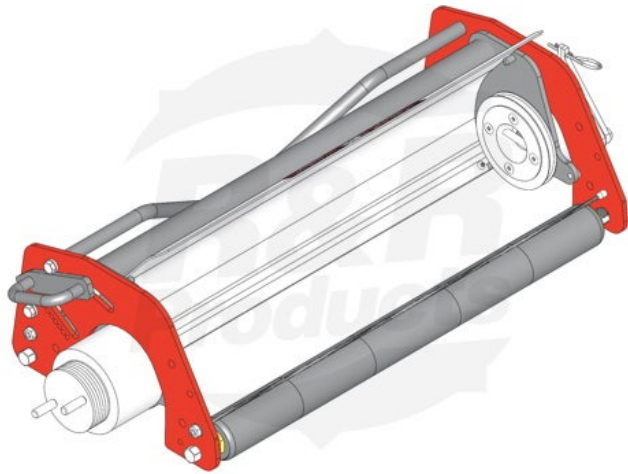

Multi-Green Chassis Assy - LH

RMG4002LH

Details

Chassis to fit Jacobsen GreensKing.
Complete Multi-Green chassis includes frame, bearing housings, front & rear smooth roller. Multi-Green Cassette not included.

Specifications

Manufacturer R&R Products

Fits Models

R&R Products Multi-Green Units

Replacement Parts

R345477	Nut - Coupling LH (RH Threads)
R6040-05-180	Drive Coupling w/Pin LH Fits GK5-6

Pekerti Jaya Sdn. Bad

45 Jalan Industri USJ 1/5, Taman Perindustrian USJ 1 Subang Jay, 47600
603-80216684

<https://pekertijaya.rrproducts.com/>