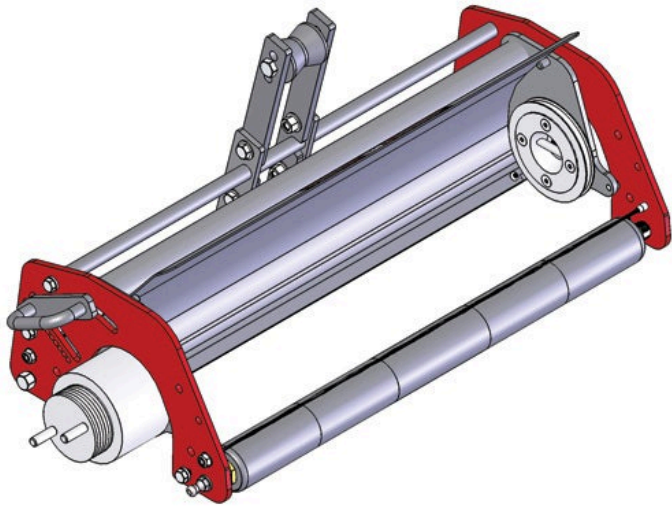

# Multi-Green Chassis Assy - LH

RMG4001LH

## Details

Chassis to fit Toro Greensmaster.  
Complete Multi-Green chassis include frame, bearing housings, front & rear smooth roller. Multi-Green Cassette not included.

## Fits Models

R&R Products Multi-Green Units