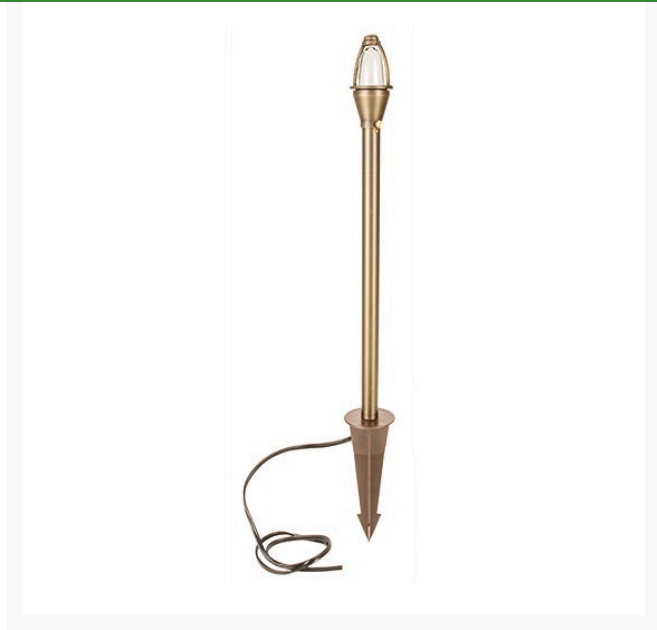

# Path Light Fixture Stem - 18" Antique Bronze

RLV1318S-AB