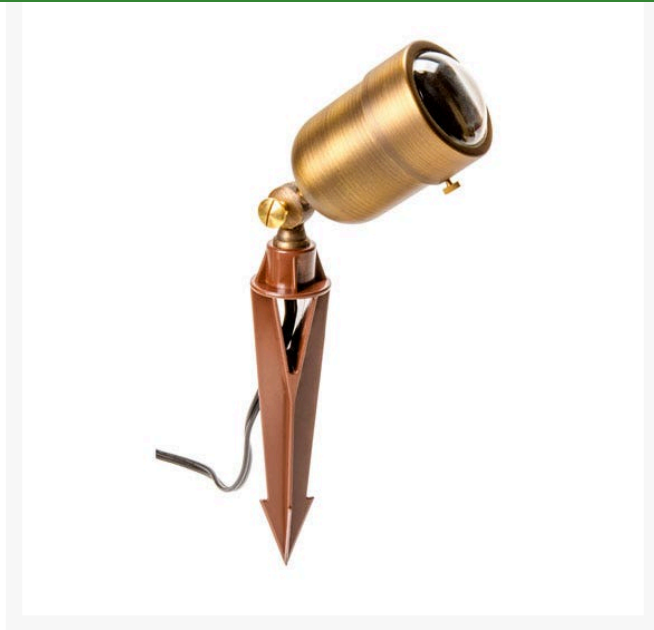

Hefty Round Flood Light - Antique Bronze

RLV1210-AB

Details

The Hefty Round series fixtures are constructed of heavy solid cast brass, a convex lens that will not collect water, a copper socket with silicone seals and gaskets insure longevity. Body measures 3" in diameter and 4" long. Works well with LED or halogen lamps. Includes 24" wire lead and hammer stake. MR16 Bulb not included.

- Great for uplighting application
- Heavy duty solid cast brass with convex lens
- LED or halogen low voltage bulb
- Includes 24" wire lead and hammer stake
- Bi-pin bulb not included

Specifications

Manufacturer	R&R Products
Lamp Type	MR16 12V