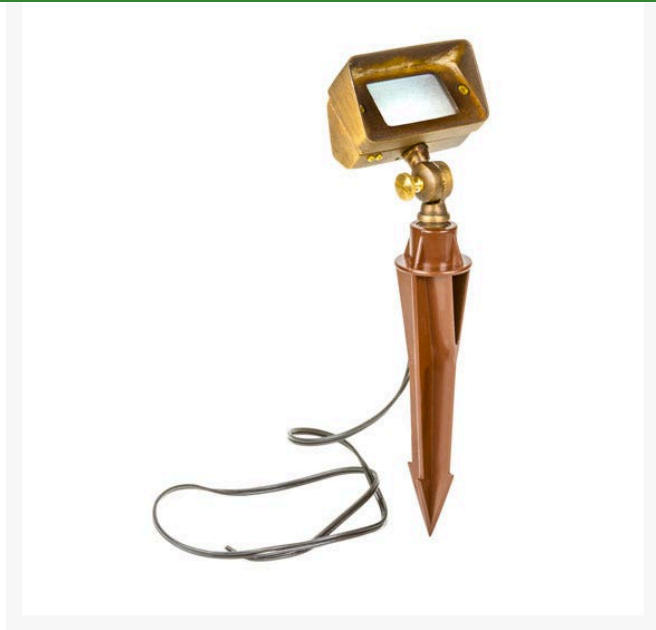

Mini Flood Light - Antique Bronze

RLV1100-AB

Details

For subtle lighting the Soft Splash Flood Light projects a wider beam than spotlights and does not overpower larger floodlights. Perfect for soft flooding of individual objects, walls and surroundings. Body Measures 4"W x 2"T x 2"D. Solid cast brass construction with 24" pigtail. Includes ground mouting stake. G4 Bulb not included.

Specifications

Manufacturer	R&R Products
Dimensions	4 x 2 x 2 in
Lamp Type	G4 12V

Pekerti Jaya Sdn. Bad

45 Jalan Industri USJ 1/5, Taman Perindustrian USJ 1 Subang Jay, 47600
603-80216684

<https://pekertijaya.rrproducts.com/>