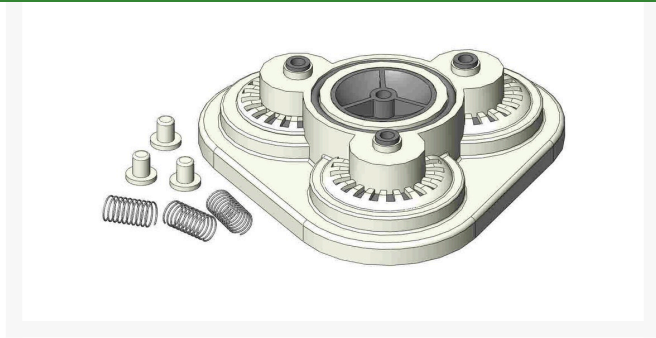

Shurflo Bypass Valve Assembly

RHY94-391-09

Specifications

Manufacturer

Pentair Shurflo

Manufacturer's

94-391-09

Model No