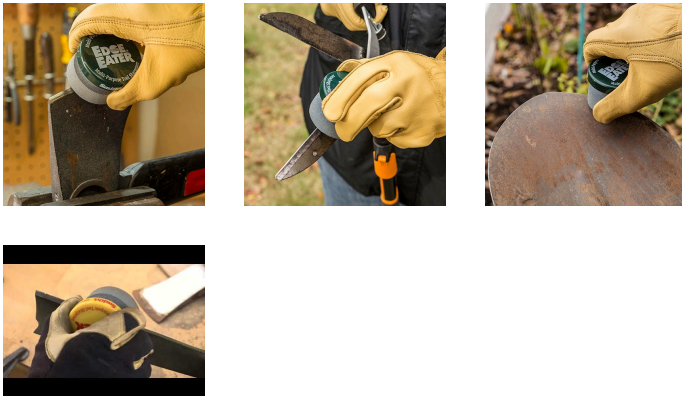

Specifications

Manufacturer R&R Products

Pekerti Jaya Sdn. Bad

45 Jalan Industri USJ 1/5, Taman Perindustrian USJ 1 Subang Jay, 47600
603-80216684

<https://pekertijaya.rrproducts.com/>