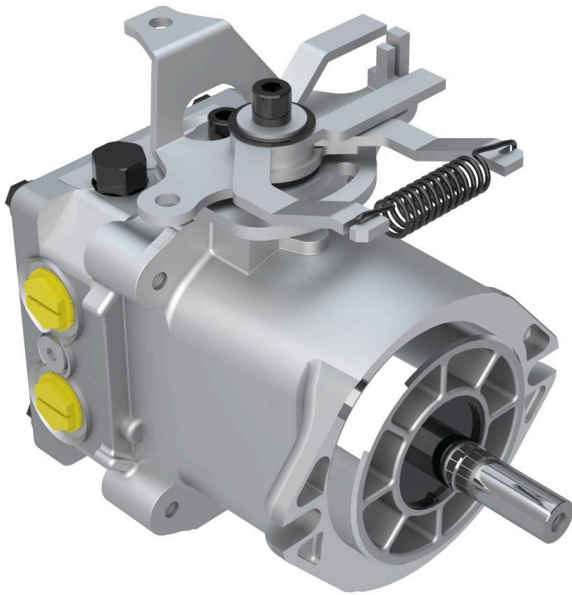

Hydraulic Pump Assy

R125-4672

Replaces
Toro 125-4672

Specifications
Manufacturer R&R Products

Fits Models
Toro GrandStand Mower

Pekerti Jaya Sdn. Bad

45 Jalan Industri USJ 1/5, Taman Perindustrian USJ 1 Subang Jay, 47600
603-80216684