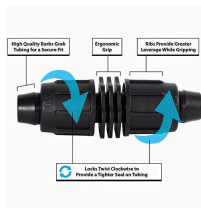

Pekerti Jaya Sdn. Bad

45 Jalan Industri USJ 1/5, Taman Perindustrian USJ 1 Subang Jay, 47600
603-80216684

<https://pekertijaya.rrproducts.com/>