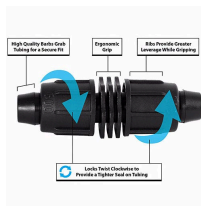

Pekerti Jaya Sdn. Bad

45 Jalan Industri USJ 1/5, Taman Perindustrian USJ 1 Subang Jay, 47600
603-80216684

<https://pekertijaya.rrproducts.com/>