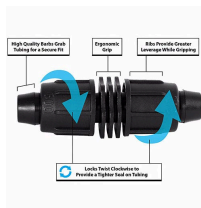

# Rain Bird Twist Lock Coupling - 3/4"

RGX43280

## Details

Rain Bird's complete line of Twist Lock Fittings simplify the installation of all industry-standard 1/2", 3/4" and 1" dripline and distribution tubing. They provide an even tighter seal on tubing by using high quality barbs and twist-locking nuts. Their unique barb design reduces insertion force while maintaining a secure fit. Ideal for use with Rain Bird XFD, XFS and XFCV dripline, XF blank tubing, XT700, XBS and QF Header distribution tubing. Models include couplings, elbows, tees, caps, and MPT threaded adapters.