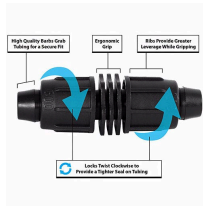

Pekerti Jaya Sdn. Bad

45 Jalan Industri USJ 1/5, Taman Perindustrian USJ 1 Subang Jay, 47600
603-80216684

<https://pekertijaya.rrproducts.com/>