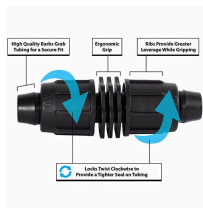

Pekerti Jaya Sdn. Bad

45 Jalan Industri USJ 1/5, Taman Perindustrian USJ 1 Subang Jay, 47600
603-80216684

<https://pekertijaya.rrproducts.com/>