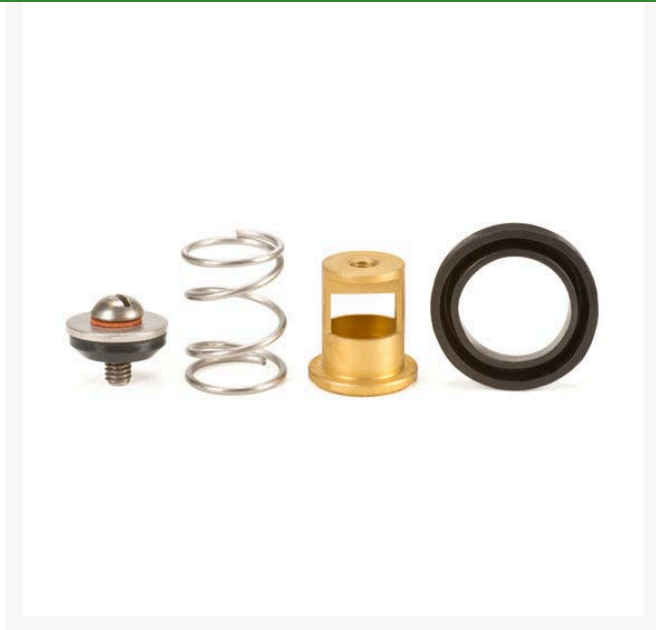

# Repair Kit - 1 QC Valve Body

RGRK4

## Details

Lid stays closed by strong positive action spring. High visibility Tuff Top or brass lids available. Constructed of solid red brass for durability, economy, and recyclability. Available with Acme threaded outlet (QB44 Series only) (AT). Wrench flats at base for easy installation. Drain hole in body to minimize debris collection. Chevron-shaped wiper seal to reduce leakage around key while inserted. Flow ranges from 5 - 100 gpm. Handles pressures up to 150 psi. British version available (BS). Five-year warranty.