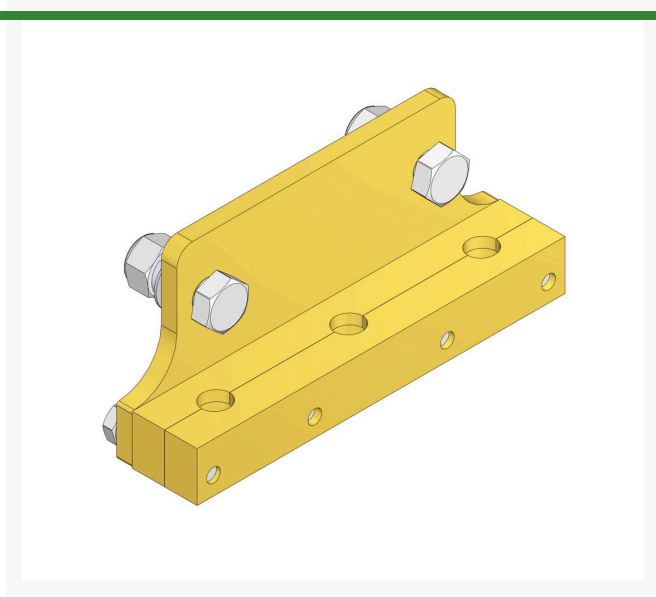

Tine Holder - 3 Tine 3/4 Mt

R100-3695

Replaces

Toro 100-3695

Specifications

Manufacturer R&R Products

Fits Models

Toro ProCore 440

Toro ProCore 660

Toro ProCore 880

Replacement Parts

R33028-00	Locknut - 16mm x 2.0 ESNA
R33098-00	Flatwasher - 16mm
R33115-050	Bolt - Hex HD M10-1.5 x 50
R33118-045	Bolt - Hex HD M16-2.0 x 45
R48-9590	Washer - Lock 10mm