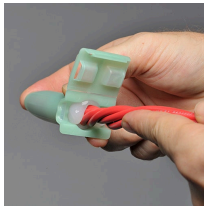

## Details

Connections Made Easy. When your installation crew is making countless wire connections on a job site, why slow them down with unnecessary work steps? Using Rain Bird's DBRY20 Wire Connectors, gets the job done faster. Unlike other wire connectors on the market, Rain Bird's DBRY20 wire connectors are quick to install and provide reliable moisture sealing for controller and valve electrical connections you can count on. These are the only wire connectors you'll need! Avoid Call Backs - Locating and repairing a corroded wire splice costs your business time and money. Avoid unnecessary service call backs, use the Rain Bird DB Series Wire Connector for reliable connections. The Strain Relief ensures wires are secure and won't pull apart.