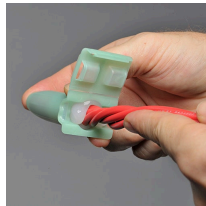

Rain Bird DBRY20 Direct Bury - Red Yellow Wire Nut Box/100 RGDBRY100

Details

Connections Made Easy. When your installation crew is making countless wire connections on a job site, why slow them down with unnecessary work steps? Using Rain Bird's DBRY20 Wire Connectors, gets the job done faster. Unlike other wire connectors on the market, Rain Bird's DBRY20 wire connectors are quick to install and provide reliable moisture sealing for controller and valve electrical connections you can count on. These are the only wire connectors you'll need! Avoid Call Backs - Locating and repairing a corroded wire splice costs your business time and money. Avoid unnecessary service call backs, use the Rain Bird DB Series Wire Connector for reliable connections. The Strain Relief ensures wires are secure and won't pull apart.