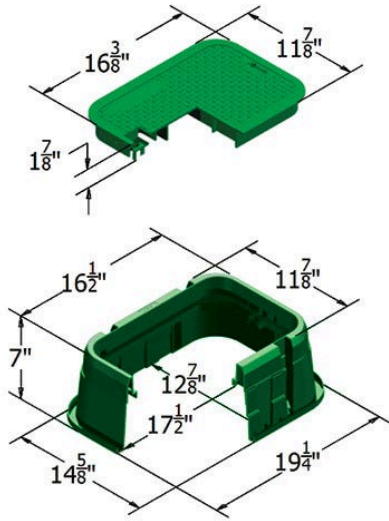

# Carson Valve Box w/Lid 1015 - Green ICV RGC10151236

## Details

The Carson 1015-12 irrigation control valve box offers a variety of features, including lid seat collar for increased durability, and improved ribbing structure for maximum strength. That's the TrussT design. Other features include a heavy-duty seat collar, optional bolt down device for lock options, and a variety of cover and marking options. HDPE (high-density polyethylene) construction. UV inhibitors. 3" and 6" extensions available. Made in USA.

## Specifications

Manufacturer	Carson
Indicator	ICV
Lid Color	Green
Valve Box Depth	7 in

## Replacement Parts

RGC10154072	Carson Lid Only 1015 - Green ICV
-------------	----------------------------------