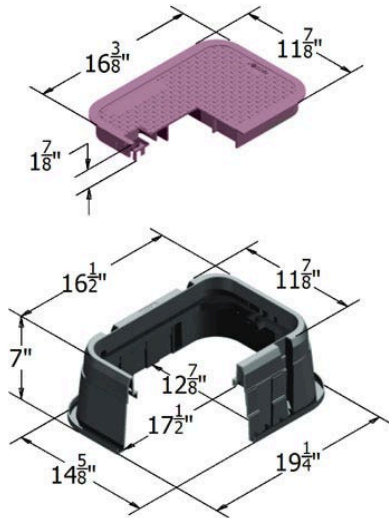

Carson Valve Box w/Lid 1015 - Blk-Pur

Rw

RGC10151233

Details

The Carson 1015-12 irrigation control valve box offers a variety of features, including lid seat collar for increased durability, and improved ribbing structure for maximum strength. That's the TrussT design. Other features include a heavy-duty seat collar, optional bolt down device for lock options, and a variety of cover and marking options. HDPE (high-density polyethylene) construction. UV inhibitors. 3" and 6" extensions available. Made in USA.

Specifications

| | |
|-----------------|--------|
| Manufacturer | Carson |
| Indicator | ICV |
| Lid Color | Purple |
| Valve Box Depth | 7 in |

Replacement Parts

| | |
|-------------|---|
| RGC10154010 | Carson Flush Lid Only 1015 - Purple Rw |
| RGC10154073 | Carson Lid Only 1015 - Purple Rw |