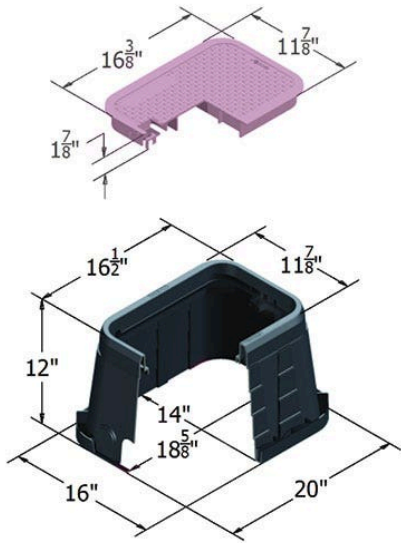

Carson Valve Box w/Lid 1015 - Blk-Pur

Rw

RGC10151092

Details

The Carson 1015-12 irrigation control valve box offers a variety of features, including lid seat collar for increased durability, and improved ribbing structure for maximum strength. That's the TrussT design. Other features include a heavy-duty seat collar, optional bolt down device for lock options, and a variety of cover and marking options. HDPE (high-density polyethylene) construction. UV inhibitors. 3" and 6" extensions available. Made in USA.

Specifications

Manufacturer	Carson
Manufacturer's	1015
Model No	
Indicator	ICV
Lid Color	Purple
Valve Box Depth	12 in

Pekerti Jaya Sdn. Bad

45 Jalan Industri USJ 1/5, Taman Perindustrian USJ 1 Subang Jay, 47600
603-80216684