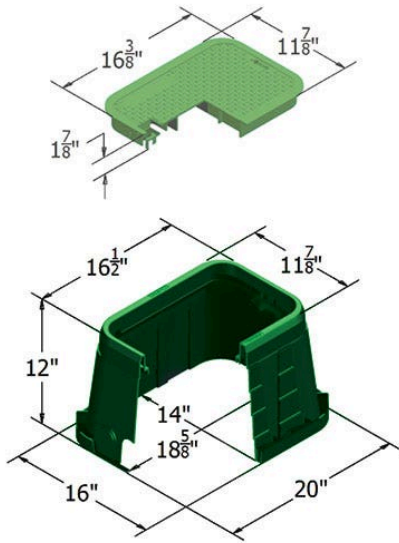

Carson Valve Box w/Lid 1015 - Green

ICV

RGC10151089

Details

The Carson 1015-12 irrigation control valve box offers a variety of features, including lid seat collar for increased durability, and improved ribbing structure for maximum strength. That's the TrussT design. Other features include a heavy-duty seat collar, optional bolt down device for lock options, and a variety of cover and marking options. HDPE (high-density polyethylene) construction. UV inhibitors. 3" and 6" extensions available. Made in USA.

Specifications

Manufacturer	Carson
Indicator	ICV
Lid Color	Green
Valve Box Depth	12 in

Pekerti Jaya Sdn. Bad

45 Jalan Industri USJ 1/5, Taman Perindustrian USJ 1 Subang Jay, 47600
603-80216684

<https://pekertijaya.rrproducts.com/>