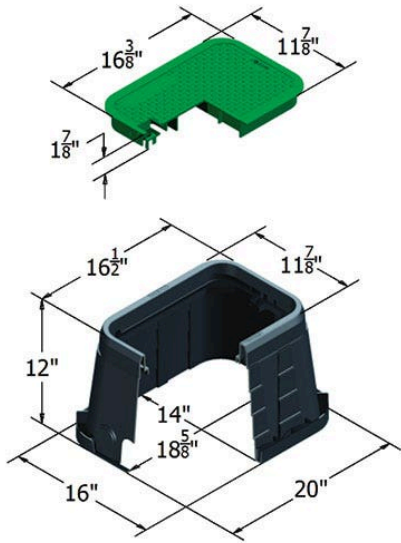

Carson Valve Box w/Lid 1015 - Blk-Grn

ICV

RGC10151088

Details

The Carson 1015-12 irrigation control valve box offers a variety of features, including lid seat collar for increased durability, and improved ribbing structure for maximum strength. That's the TrussT design. Other features include a heavy-duty seat collar, optional bolt down device for lock options, and a variety of cover and marking options. HDPE (high-density polyethylene) construction. UV inhibitors. 3" and 6" extensions available. Made in USA.

Replaces

R&R Products RGB1040

Specifications

Manufacturer Carson
Indicator ICV
Lid Color Green
Valve Box Depth 12 in

Replacement Parts

RGC10154072 Carson Lid Only 1015 -
Green ICV

Pekerti Jaya Sdn. Bad

45 Jalan Industri USJ 1/5, Taman Perindustrian USJ 1 Subang Jay, 47600
603-80216684