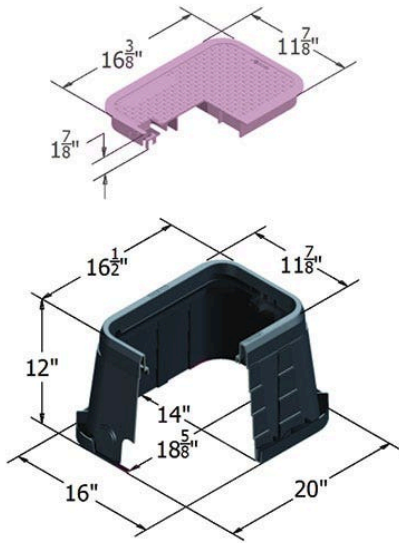

# Carson Valve Box w/Lid 1015 - Blk-Pur

Rw

RGC10151022

## Details

The Carson 1015-12 irrigation control valve box offers a variety of features, including lid seat collar for increased durability, and improved ribbing structure for maximum strength. That's the TrussT design. Other features include a heavy-duty seat collar, optional bolt down device for lock options, and a variety of cover and marking options. HDPE (high-density polyethylene) construction. UV inhibitors. 3" and 6" extensions available. Made in USA.

## Specifications

Manufacturer	Carson
Manufacturer's	1015
Model No	
Indicator	ICV
Lid Color	Purple
Valve Box Depth	12 in

**Pekerti Jaya Sdn. Bad**

45 Jalan Industri USJ 1/5, Taman Perindustrian USJ 1 Subang Jay, 47600  
603-80216684