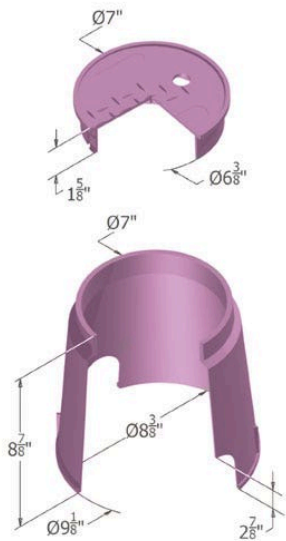

# Carson Valve Box w/Lid 0809 Spec Grade - Purple Rw

RGC08091014

## Details

Carson Spec 8" line of valve boxes meet any of your engineering specification needs. They are ideal for turf applications. Features include 9" depth, rigid side walls, structural foam manufacturing process, HDPE (high-density polyethylene) construction, snap tight lid, lid finger hold, and UV inhibitors. Made in USA.

## Specifications

Manufacturer	Carson
Indicator	RW
Lid Color	Purple
Valve Box Depth	9 in

## Replacement Parts

RGC08094004	Carson Lid Only 0809 Spec Grade - Purple Rw
-------------	--