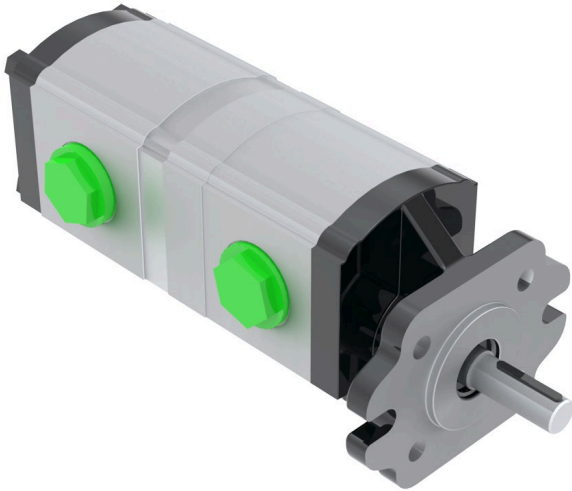

Hydraulic Pump Assy

R115-7787

Replaces

Toro 115-7787

Specifications

Manufacturer R&R Products

Fits Models

Toro Workman HDX
Toro Workman HDX-Auto
Toro Workman HDX-D